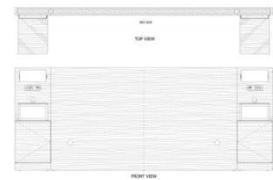

**DOUBLE/DOUBLE
HEADBOARD**
135"W x 1.75"D x 24"H

QUEEN/QUEEN HEADBOARD
150"W x 1.75"D x 24"H

KING HEADBOARD
116"W x 1.75"D x 24"H

QUEEN NIGHTSTAND
24"W x 18"D x 24"H

**QUEEN NIGHTSTAND
(W/POWER)**
24"W x 18"D x 24"H

King Headboard with Floating Nightstand
127"W x 15.5"D x 37.75"H

Double Queen Headboard with Floating Nightstand
147"W x 15.5"D x 37.75"H

Dresser at Suites
42"W x 20"D x 36"H

TV Panel
52"W x 1.75"D x 32.5"H

FRONT VIEW
SCALE 1/2"

61" T.V. PANEL
61"W x 37-1/2"H x 3"D

55-1/2" T.V. PANEL
55-1/2"W x 37-1/2"H x 3"D

FRONT VIEW

SIDE VIEW

KING BED BASE
74"W x 81"D x 14"OH

FRONT VIEW

SIDE VIEW

QUEEN BED BASE
62"W x 81"D x 14"OH

FRONT VIEW

DOUBLE QUEEN HEADBOARD 156"W x 42"OH
x 3"D x 19"OD

FRONT VIEW

KING HEADBOARD
105"W x 42"H x 3"D x 19"OD

KING ADA HEADBOARD
105"W x 42"H x 3"D x 19"OD

ADA QUEEN HEADBOARD
160"W x 42"H x 3"D x 19"OD