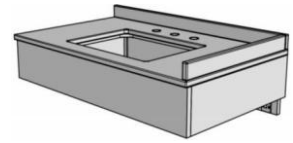

DRESSER
35 3/4"W x 15 3/4"D x 34"H

DROP ZONE W/MIRROR
23 3/4"W x 2"D x 51"H

VANITY SHELF FOR RENO
14"W x 8"D x 18"H

FLOATING VANITY
42"W x 22"D x 14 1/4"H

CORNER VANITY
36"W x 22"D x 5 3/4"H

ISLAND WITH POWER
60"W x 30"D x 36"H