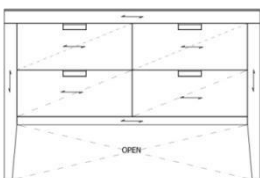

DRESSER @ SUITE BEDROOM
56"W x 22"D x 37"H