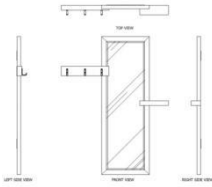

56" DESK
56"W x 22"D x 33"OH

WARDROBE R/L
72"W x 79"OH x 26-1/2"OD

WARDROBE R/L W. OPEN SIDE
72"W x 79"OH x 26 1/2"OD

ADA WARDROBE R/L W. OPEN SIDE
72"W x 79"OH x 26-1/2"OD

FULL LENGTH MIRROR WITH HOOKS R/L
44"W x 58"H x 4"

ADA FULL LENGTH MIRROR WITH HOOKS L 44"W x 58"H x 4"

72" BATHROOM VANITY R/L
72"W x 25"D x 34"H x 37"OH

72 1/2" MINI BAR R/L
72 1/2"W x 25"D x 34"H x 38"OH

SIDE TABLE (OPTION 3) W/ GLIDES 20"W x 27"H x 14"D