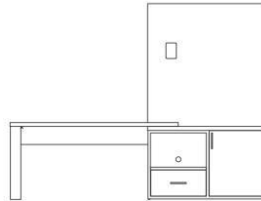

TV Panel
48"W x 30"H

Desk
42"W x 19"D x 30"H

Full Length Mirror
20"W x 60"H

Ironing Board Panel
19"W x 72"H

Closet Panel
42"W x 3/4"D x 60"H

Bench
42"W x 18"D x 18"H

Vanity
42"W x 22"D x 34"H

ADA Vanity
42"W x 22"D x 34"H

Queen Nightstand Center
24"W x 18"D x 28"H

Desk w/Console & Media Panel Left
98 3/4"W x 22"D x 75"H

Desk w/Console & Media Panel Right
98 3/4"W x 22"D x 75"H

Luggage Bench w/Shelf & Media Panel Left
73"W x 22"D x 75"H

**Luggage Bench w/Shelf
& Media Panel Right**
73"W x 22"D x 75"H

**Desk w/Luggage Bench
& Media Panel Left**
98 3/4"W x 22"D x 75"H

**Desk w/Luggage Bench
& Media Panel Right**
98 3/4"W x 22"D x 75"H

**Micro-Fridge Combo
Unit w/Desk & Media
Panel Left**
98 3/4"W x 22"D x 75"H