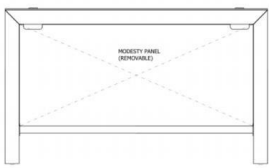

FRONT VIEW

GUESTROOM 75" DESK
75"W x 22"D x 33"OH