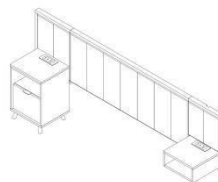

**TOWNEPLACE
SUITES®
MARRIOTT**

King Platform Left
72"W x 82"D x 14"H

King Platform Right
72"W x 82"D x 14"H