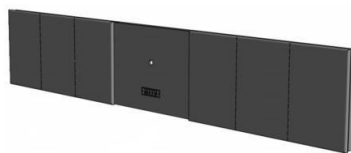

24" W x 18" D x 35" H

Sleeper Sofa

70"W x 36"D x 32"H

Lounge Chair

29"W x 32"D x 32"H

Ottoman

18" Dia. x 16"H

KING UPHOLSTERED HEADBOARD
124"W x 3 1/8"D x 32"H