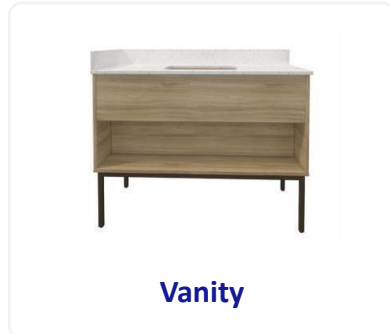

Dresser
57"W x 18"D x 34"H

Dresser - Suite
84"W x 18"D x 34"H

Highboy Dresser
23.75"W x 15.75"D x 51"H

Storage Tower - Closet
18"W x 19.75"D x 45.5"H

King headboard

Queen Headboard

Nightstand

Wall panels @ TV wall

TV Panel

Accessible vanity

Accessible vanity shelf

Vanity

Vanity shelf

ADA vanity

ADA dining table

Bar height table