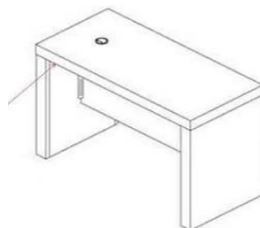

King Platform
72"W x 80"D x 15 1/4"H

Queen Platform
60"W x 80"D x 15 1/4"H

King Headboard
118"W x 1 7/8"D x 67 1/2"H

Queen Headboard
157"W x 1 7/8"D x 67 1/2"H

King Nightstand
20"W x 19"D x 26"H

Queen Nightstand
30"W x 19"D x 26"H

Storage Unit
32"W x 24"D x 24 1/2"H

TV Console
47"W x 22"D x 33 3/4"H

Dresser
39"W x 20"D x 33 3/4"H

Dresser With Open Shelf
42"W x 24"D x 33 3/4"H

Niche Shelf
17 1/2"W x 6 3/4"D x
41"H

Straight Desk
36"W/48"W/77"W x 23
7/8"D x 31 3/64"H