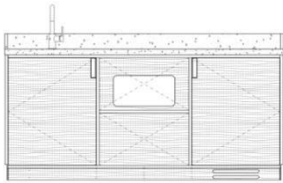

72 1/2" MINI BAR R/L
72 1/2"W x 25"D x 34"H x 38"OH