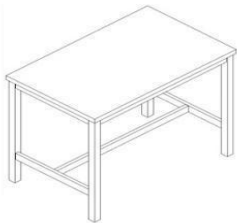

Dinning Table For 4
48"W x 30"D x 35 7/8"H