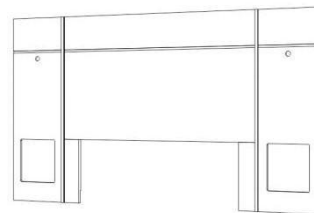

King Platform
72"W x 80"D x 15 1/4"H

Queen Platform
60"W x 80"D x 15 1/4"H

King Headboard
118"W x 1 7/8"D x 67 1/2"H

Queen Headboard
157"W x 1 7/8"D x 67 1/2"H

King Nightstand
20"W x 19"D x 26"H

Queen Nightstand
30"W x 19"D x 26"H