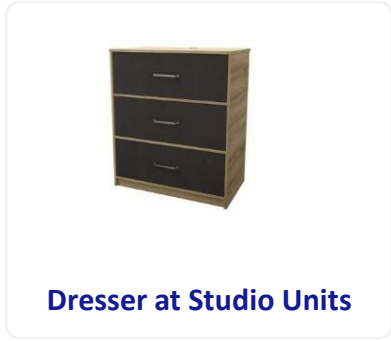

Dresser at Studio Units