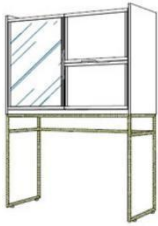

Cabinet Hospitality
48-5/8"W X 21-7/8"D X 63"H