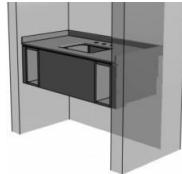

FLOATING VANITY
42"W x 22"D x 14 1/4"H