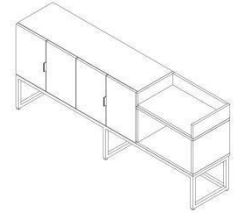

Storage Cubby
18"W x 10"D x 41"H

Queen Headboard Left
101"W x 2"D x 25.125"H

Queen Headboard Right
101"W x 2"D x 25.125"H

Queen Platform Left
60"W x 82"D x 14"H

Queen Platform Right
60"W x 82"D x 14"H

Double Queen Headboard
190"W x 2"D x 25.125"H