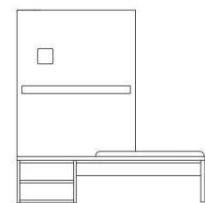

TV Panel
48"W x 30"H

Desk
42"W x 19"D x 30"H

Full Length Mirror
20"W x 60"H

Ironing Board Panel
19"W x 72"H

Closet Panel
42"W x 3/4"D x 60"H

Bench
42"W x 18"D x 18"H

Vanity
42"W x 22"D x 34"H

ADA Vanity
42"W x 22"D x 34"H

Nightstand @King
16"W x 15"D x 24"H

Nightstand @Queen
24"W x 18"D x 24"H

Desk
42"W x 19"D x 30"H

Credenza
48"W x 22"D x 42"H

Coat Hanger
18"W x 4"D x 9"H

Full Length Mirror
20"W x 60"H

Lounge Chair
28"W x 26"D x 34"H

Upholstered King Headboard
76"W x 2"D x 29"H

Upholstered Queen Headboard
60"W x 2"D x 29"H

Media Panel
46"W x 5 1/2"D x 57"H

King Nightstand Left
20"W x 18"D x 28"H

King Nightstand Right
20"W x 18"D x 28"H

Queen Nightstand Center
24"W x 18"D x 28"H

Desk w/Console & Media Panel Left
98 3/4"W x 22"D x 75"H

Desk w/Console & Media Panel Right
98 3/4"W x 22"D x 75"H

Luggage Bench w/Shelf & Media Panel Left
73"W x 22"D x 75"H