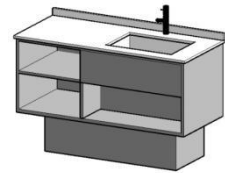

Vanity
52"W x 23"D x 34"H