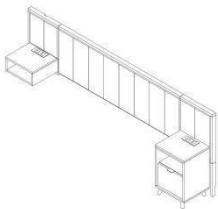

King Headboard Left
109"W x 2"D x 25.125"H