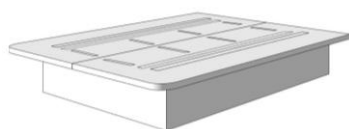

King Platform Bed Base
76"W x 82"L x 14"H