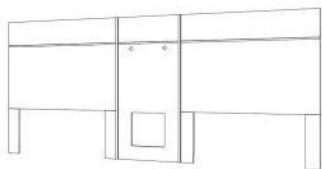

King Platform
72"W x 80"D x 15 1/4"H

Queen Platform
60"W x 80"D x 15 1/4"H

King Headboard
118"W x 1 7/8"D x 67 1/2"H

Queen Headboard
157"W x 1 7/8"D x 67 1/2"H

King Nightstand
20"W x 19"D x 26"H

Queen Nightstand
30"W x 19"D x 26"H