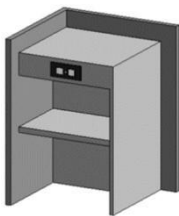

King Nightstand Left
22"W x 21"D x 29"H