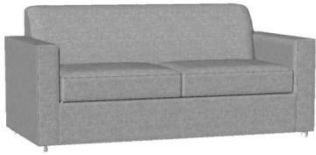

Sleeper Sofa
73"W x 36"D x 34"H