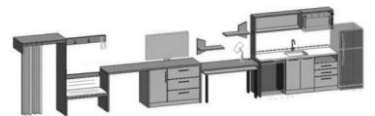

Working Wall @ King Studio Suite