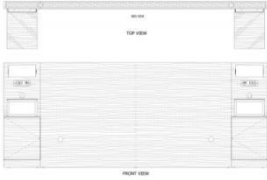

**DOUBLE/DOUBLE
HEADBOARD**
135"W x 1.75"D x 24"H

QUEEN/QUEEN HEADBOARD
150"W x 1.75"D x 24"H

KING HEADBOARD
116"W x 1.75"D x 24"H

QUEEN NIGHTSTAND
24"W x 18"D x 24"H

**QUEEN NIGHTSTAND
(W/POWER)**
24"W x 18"D x 24"H

King Headboard with Floating Nightstand
127"W x 15.5"D x 37.75"H

Double Queen Headboard with Floating Nightstand
147"W x 15.5"D x 37.75"H

Dresser at Suites
42"W x 20"D x 36"H

TV Panel
52"W x 1.75"D x 32.5"H

QUEEN BED BASE
62"W x 81"D x 14"OH

FRONT VIEW

DOUBLE QUEEN HEADBOARD 156"W x 42"OH
x 3"D x 19"OD

FRONT VIEW

KING HEADBOARD
105"W x 42"H x 3"D x 19"OD

KING ADA HEADBOARD
105"W x 42"H x 3"D x 19"OD

ADA QUEEN HEADBOARD
160"W x 42"H x 3"D x 19"OD

56" DESK
56"W x 22"D x 33"OH

WARDROBE R/L
72"W x 79"OH x 26-1/2"OD

WARDROBE R/L W. OPEN SIDE
72"W x 79"OH x 26 1/2"OD

ADA WARDROBE R/L W. OPEN SIDE
72"W x 79"OH x 26-1/2"OD

FULL LENGTH MIRROR WITH HOOKS R/L
44"W x 58"H x 4"