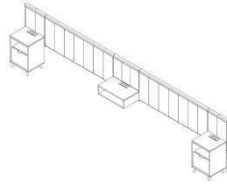

Storage Cubby
18"W x 10"D x 41"H

Queen Headboard Left
101"W x 2"D x 25.125"H

Queen Headboard Right
101"W x 2"D x 25.125"H

Queen Platform Left
60"W x 82"D x 14"H

Queen Platform Right
60"W x 82"D x 14"H

Double Queen Headboard
190"W x 2"D x 25.125"H