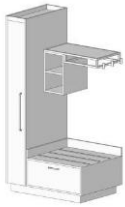

Entry Wall Hooks
20"W x 3"D x 3.5"H

Studio Suite Cantilevered Wall Shelf
60"W x 10"D x 8"D

C-Table
12"W x 20"D x 26.5"H

Closet
31"W x 31"D x 84"H

Studio Suite Closet
41"W x 28"D x 84"H

Bathroom Vanity
58"W x 24"D x 34"H