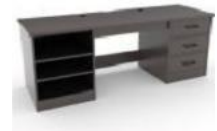

**74"W OPEN DESK WITH
SHELVES and drawers**
74"Wx19"Dx30"H