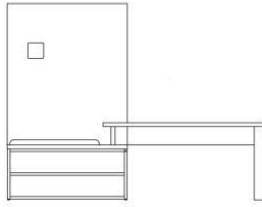

Queen Nightstand Center
24"W x 18"D x 28"H

Desk w/Console & Media Panel Left
98 3/4"W x 22"D x 75"H

Desk w/Console & Media Panel Right
98 3/4"W x 22"D x 75"H

Luggage Bench w/Shelf & Media Panel Left
73"W x 22"D x 75"H

**Luggage Bench w/Shelf
& Media Panel Right**
73"W x 22"D x 75"H

**Desk w/Luggage Bench
& Media Panel Left**
98 3/4"W x 22"D x 75"H

**Desk w/Luggage Bench
& Media Panel Right**
98 3/4"W x 22"D x 75"H

**Micro-Fridge Combo
Unit w/Desk & Media
Panel Left**
98 3/4"W x 22"D x 75"H