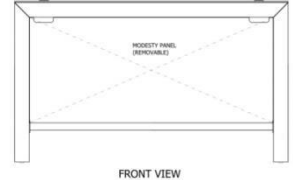

King Headboard with Floating Nightstand
127"W x 15.5"D x 37.75"H

Double Queen Headboard with Floating Nightstand
147"W x 15.5"D x 37.75"H

Dresser at Suites
42"W x 20"D x 36"H

TV Panel
52"W x 1.75"D x 32.5"H

FRONT VIEW
SCALE 1/2"

61" T.V. PANEL
61"W x 37-1/2"H x 3"D

55-1/2" T.V. PANEL
55-1/2"W x 37-1/2"H x 3"D

FRONT VIEW

SIDE VIEW

KING BED BASE
74"W x 81"D x 14"OH

FRONT VIEW

SIDE VIEW

QUEEN BED BASE
62"W x 81"D x 14"OH

FRONT VIEW

DOUBLE QUEEN HEADBOARD 156"W x 42"OH
x 3"D x 19"OD

FRONT VIEW

KING HEADBOARD
105"W x 42"H x 3"D x 19"OD

KING ADA HEADBOARD
105"W x 42"H x 3"D x 19"OD

ADA QUEEN HEADBOARD
160"W x 42"H x 3"D x 19"OD

56" DESK
56"W x 22"D x 33"OH

WARDROBE R/L
72"W x 79"OH x 26-1/2"OD

WARDROBE R/L W. OPEN SIDE
72"W x 79"OH x 26 1/2"OD

ADA WARDROBE R/L W. OPEN SIDE
72"W x 79"OH x 26-1/2"OD

FULL LENGTH MIRROR WITH HOOKS R/L
44"W x 58"H x 4"