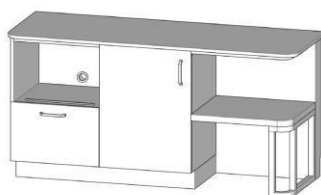

Hospitality Unit
68"W x 23-7/8"D x 35"H