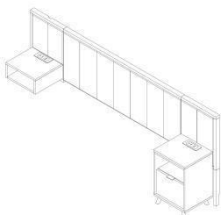

Queen Headboard Left
101"W x 2"D x 25.125"H