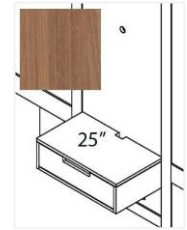

Queen Headboard ADA
164"W X 3"D X 68"H

Desk Freestanding
72"W x 23.5"D x 30"H

stand-offs can be assembled

Desk Pin Legs
66"W x 23.5"D x 30"H

King Nightstand Accent
17"Dia x 22.5"H

King Nightstand Cantilever
18"W X 14.5"D X 8"H