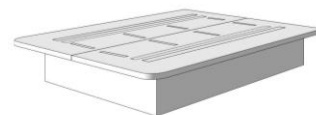

King Platform Bed Base
76"W x 82"L x 14"H