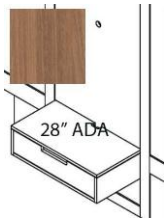

Queen Nightstand ADA Cantilever
28"W X 14.5"D X 8"H