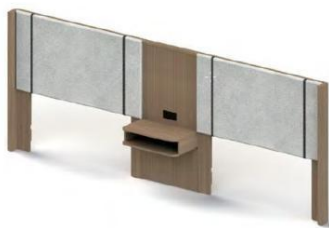

Headboard Queen/Queen ADA
166"W x 60"H x 19"D