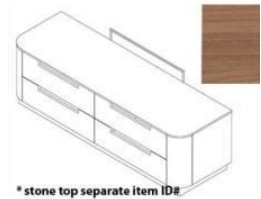

Dresser
65"W x 20"D x 23 1/2"H