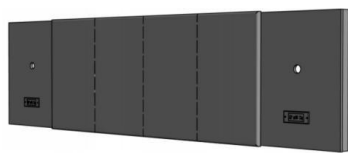

KING UPHOLSTERED HEADBOARD
124"W x 3 1/8"D x 32"H