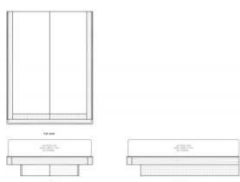

FRONT VIEW
SCALE 1/2"

61" T.V. PANEL
61"W x 37-1/2"H x 3"D

55-1/2" T.V. PANEL
55-1/2"W x 37-1/2"H x 3"D

FRONT VIEW

SIDE VIEW

KING BED BASE
74"W x 81"D x 14"OH

FRONT VIEW

SIDE VIEW