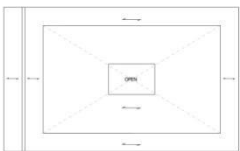

King Headboard with Floating Nightstand
127"W x 15.5"D x 37.75"H

Double Queen Headboard with Floating Nightstand
147"W x 15.5"D x 37.75"H

Dresser at Suites
42"W x 20"D x 36"H

TV Panel
52"W x 1.75"D x 32.5"H

Bath Caddy
16"W x 11"D x 21"H

Dining table
42"W x 29.75"D x 31"H

FRONT VIEW

GUESTROOM 75" DESK
75"W x 22"D x 33"OH

SMALL WARDROBE IN SUITE
30"W x 79"H x 26-1/2"D

FRONT VIEW

ADA BATHROOM VANITY
46"W x 25"D x 34"H x 37"OH

FRONT VIEW
SCALE 1/2"

61" T.V. PANEL
61"W x 37-1/2"H x 3"D

55-1/2" T.V. PANEL
55-1/2"W x 37-1/2"H x 3"D

FRONT VIEW

SIDE VIEW

KING BED BASE
74"W x 81"D x 14"OH

FRONT VIEW

SIDE VIEW