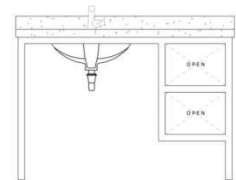

Bath Caddy
16"W x 11"D x 21"H

Dining table
42"W x 29.75"D x 31"H

FRONT VIEW

GUESTROOM 75" DESK
75"W x 22"D x 33"OH

SMALL WARDROBE IN SUITE
30"W x 79"H x 26-1/2"D

FRONT VIEW

ADA BATHROOM VANITY
46"W x 25"D x 34"H x 37"OH