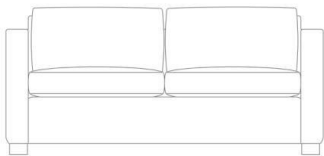

VANITY
48"Wx24"Dx30"H

TASK CHAIR - SEMI KD
17.75"Wx23.75"Dx34.25

DESK CHAIR
22.5"Wx23.75"Dx33"H

LOUNGE CHAIR
33.5"Wx33"Dx38.5"H

PILLOW@LOUNGE CHAIR
19"W x 5"Dx10"H

SLEEPER SOFA
71"Wx36"Dx33"H

PILLOW@SLEEP SOFA
18"Wx6"Dx18"H