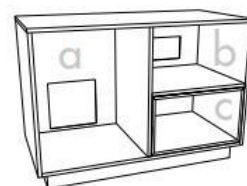

HOSPITALITY CREDENZA
48"W x 22"D x 36"H