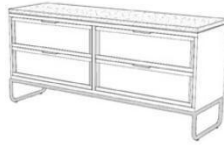

Queen Nightstand
28"W X 18"D X 25"H

Queen Platform
60"W X 83 1/2"D X 14"H

Luggage Bench
50 3/4" W X 18 1/4" D X 22"H

Luggage Bench
61" W X 18 1/4" D X 23 1/2"H,
26"H

TV Panel
36"W X 4"D X 24"H

Towel Caddy
14"W X 14"D X 24"H