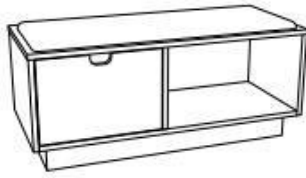

KING NIGHTSTAND
16"W x 18"D x 24"H

**KING NIGHTSTAND
(WITH POWER)**
16"W x 18"D x 24"H

DRESSER
48"W x 22"D x 36"H

HOSPITALITY CREDENZA
48"W x 22"D x 36"H

TV PANEL
48"W x 3"D x 30"H

BENCH
42"W x 18"D x 18"H

DESK
42"W x 19"D x 30"H

**IRONING BOARD WALL
PANEL 19"W x .75"D x 74"H**

CLOSET WALL PANEL
42"W x .75"D x 60"H

KING HEADBOARD
123"W x 2.5"D x 54.5"H

KING HEADBOARD(ALT)
78"W x 2.5"D x 54.5"H

KING HEADBOARD(UPGRADE)
123"W x 3.25"D x 54.5"H