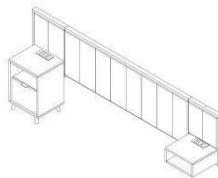

King Headboard Right
109"W x 2"D x 25.125"H