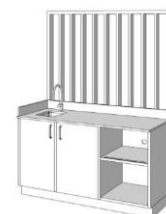

King Platform Bed Base
76"W x 82"L x 14"H

Queen Platform Bed Base
60"W x 82"L x 14"H

Hospitality Unit
68"W x 23-7/8"D x 35"H

Studio Suite Hospitality Unit
60"W x 27"D x 84"H

Hampton Table
34"DIA x 30"H

TV Panel
34"W x 24"H x 3"D