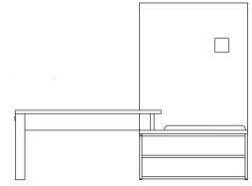

Queen Nightstand Center
24"W x 18"D x 28"H

Desk w/Console & Media Panel Left
98 3/4"W x 22"D x 75"H

Desk w/Console & Media Panel Right
98 3/4"W x 22"D x 75"H

Luggage Bench w/Shelf & Media Panel Left
73"W x 22"D x 75"H

**Luggage Bench w/Shelf
& Media Panel Right**
73"W x 22"D x 75"H

**Desk w/Luggage Bench
& Media Panel Left**
98 3/4"W x 22"D x 75"H

**Desk w/Luggage Bench
& Media Panel Right**
98 3/4"W x 22"D x 75"H

**Micro-Fridge Combo
Unit w/Desk & Media
Panel Left**
98 3/4"W x 22"D x 75"H