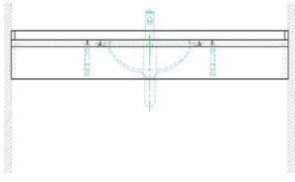

Vanity

60"W x 22"D x 10-1/2"H

24-1/2"W x 20"D x 72"H