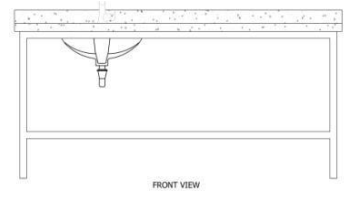

72" BATHROOM VANITY R/L
72"W x 25"D x 34"H x 37"OH