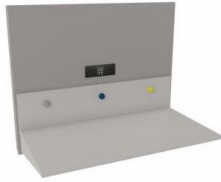

ADA Double/Queen Headboard 168"W x 19-1/4"D x 29-1/2"H

Desk Panel
36"W x 21-1/4"D x 29-1/2"H