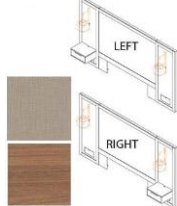

King Headboard
121"W x 3"D x 68"H

** NIGHTSTAND SEPARATE ITEM ID #