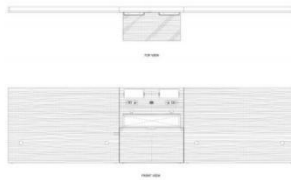

**DOUBLE/DOUBLE
HEADBOARD**
135"W x 1.75"D x 24"H

QUEEN/QUEEN HEADBOARD
150"W x 1.75"D x 24"H

KING HEADBOARD
116"W x 1.75"D x 24"H

QUEEN NIGHTSTAND
24"W x 18"D x 24"H

**QUEEN NIGHTSTAND
(W/POWER)**
24"W x 18"D x 24"H

QUEEN BED BASE
62"W x 81"D x 14"OH

FRONT VIEW

DOUBLE QUEEN HEADBOARD 156"W x 42"OH
x 3"D x 19"OD

FRONT VIEW

KING HEADBOARD
105"W x 42"H x 3"D x 19"OD

KING ADA HEADBOARD
105"W x 42"H x 3"D x 19"OD

ADA QUEEN HEADBOARD
160"W x 42"H x 3"D x 19"OD