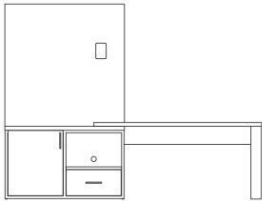

TV Panel
48"W x 30"H

Desk
42"W x 19"D x 30"H

Full Length Mirror
20"W x 60"H

Ironing Board Panel
19"W x 72"H

Closet Panel
42"W x 3/4"D x 60"H

Bench
42"W x 18"D x 18"H

Vanity
42"W x 22"D x 34"H

ADA Vanity
42"W x 22"D x 34"H

Queen Nightstand Center
24"W x 18"D x 28"H

Desk w/Console & Media Panel Left
98 3/4"W x 22"D x 75"H

Desk w/Console & Media Panel Right
98 3/4"W x 22"D x 75"H

Luggage Bench w/Shelf & Media Panel Left
73"W x 22"D x 75"H

**Luggage Bench w/Shelf
& Media Panel Right**
73"W x 22"D x 75"H

**Desk w/Luggage Bench
& Media Panel Left**
98 3/4"W x 22"D x 75"H

**Desk w/Luggage Bench
& Media Panel Right**
98 3/4"W x 22"D x 75"H

**Micro-Fridge Combo
Unit w/Desk & Media
Panel Left**
98 3/4"W x 22"D x 75"H