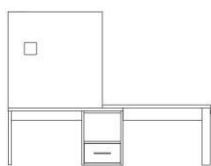

Nightstand @King
16"W x 15"D x 24"H

Nightstand @Queen
24"W x 18"D x 24"H

Desk
42"W x 19"D x 30"H

Credenza
48"W x 22"D x 42"H

Coat Hanger
18"W x 4"D x 9"H

Full Length Mirror
20"W x 60"H

Lounge Chair
28"W x 26"D x 34"H

Upholstered King Headboard
76"W x 2"D x 29"H

Upholstered Queen Headboard
60"W x 2"D x 29"H

Media Panel
46"W x 5 1/2"D x 57"H

King Nightstand Left
20"W x 18"D x 28"H

King Nightstand Right
20"W x 18"D x 28"H

Queen Nightstand Center
24"W x 18"D x 28"H

Desk w/Console & Media Panel Left
98 3/4"W x 22"D x 75"H

Desk w/Console & Media Panel Right
98 3/4"W x 22"D x 75"H

Luggage Bench w/Shelf & Media Panel Left
73"W x 22"D x 75"H