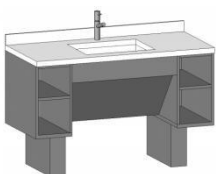

Accessible Vanity
52"W x 23.5"D x 34"H